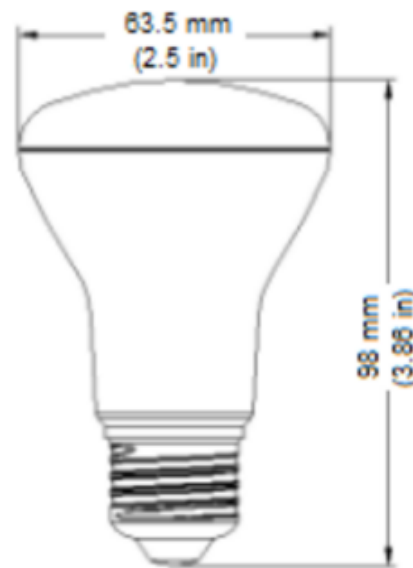

COMPANY	PROJECT	FIXTURE TYPE	APPROVED BY	DATE