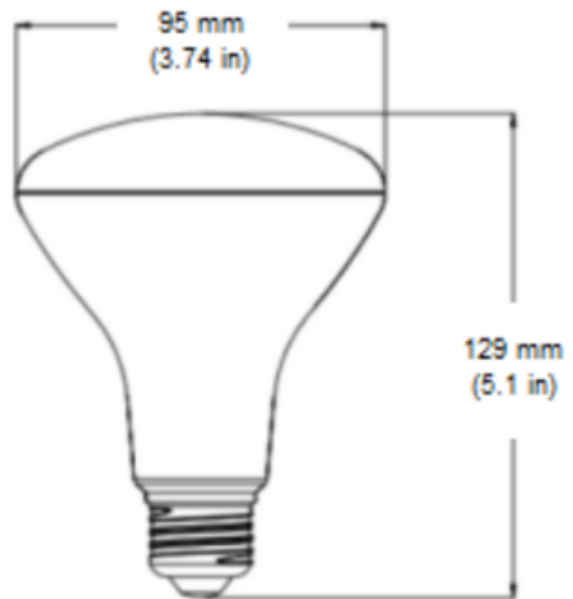

COMPANY

PROJECT

FIXTURE TYPE

APPROVED BY

DATE