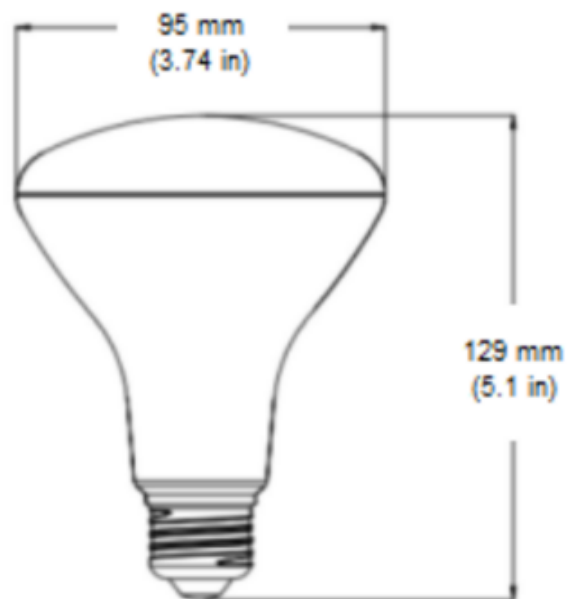

COMPANY

PROJECT

FIXTURE TYPE

APPROVED BY

DATE