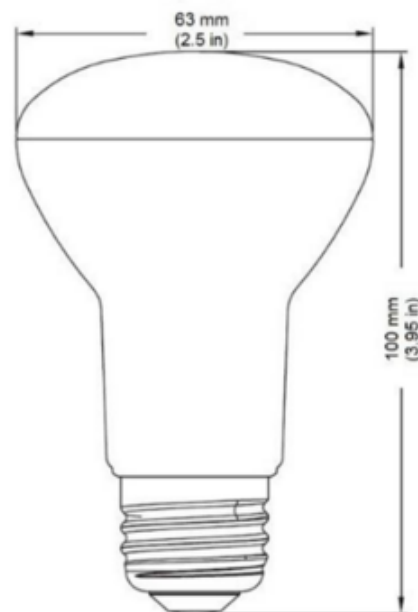

COMPANY	PROJECT	FIXTURE TYPE	APPROVED BY	DATE