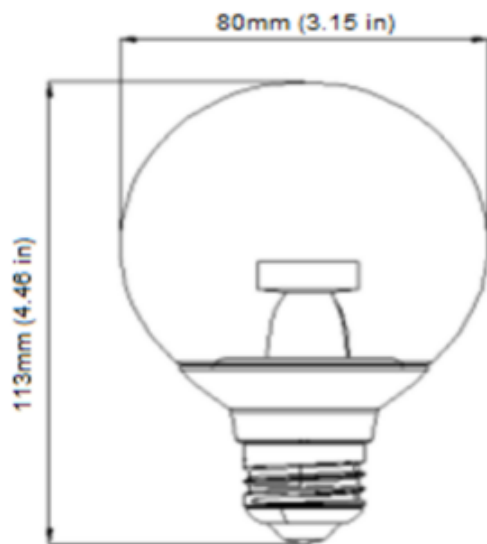

COMPANY	PROJECT	FIXTURE TYPE	APPROVED BY	DATE