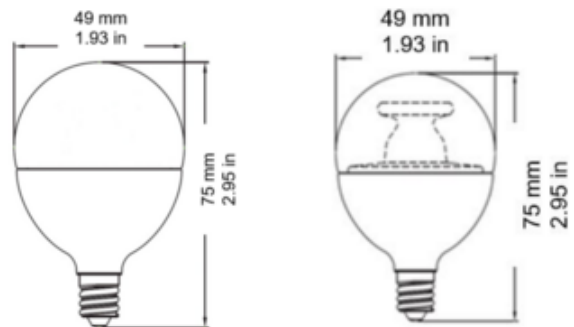

COMPANY	PROJECT	FIXTURE TYPE	APPROVED BY	DATE