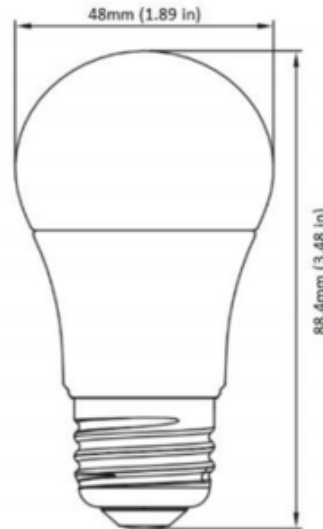

A15 Med Base 6W 120V 2700K 92CRI

Description:

The 6 Watt A15 Medium Base LED Bulb is compatible with standard fixtures using an E26 base. Equivalent to a 40 watt incandescent. High quality of light and low flicker, listed with California Energy Commission's (CEC) JAB/Title 24 standard for quality of light. Listed for energy efficiency by the CEC for Title 20, insuring high efficacy with a high quality of light. Dimmable to 1 percent when used with specific dimmers (see attached manufacturer reference for dimmer compatibility). Remove or do not use any optional glass lens in front of lamp. Not for use in totally enclosed fixtures.

Shown in: White

List Price: \$9.51
 Our Price: \$5.71

Shade Color: White
 Body Finish: N/A
 Lamp: 1 x A19/Medium (E26)/6W/120V LED
 Wattage: 6W
 Dimmer: Low Voltage Electronic
 Dimensions: 1.89"W x 3.48"H

Technical Information

Luminous Flux: 450 lumens
 Lumens/Watt: 75.00
 Lamp Color: 2700 K
 Color Rendering: 92 CRI
 Beam Angle: 270°
 Lamp Life: 25000 hours

Product Number: 90P672273			
Company:		Fixture Type:	Date: Jan 27, 2020
Project:		Approved By:	