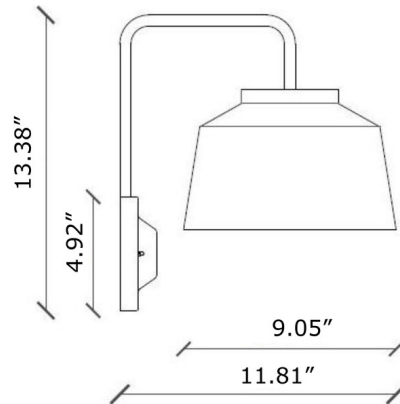

Description

The 50s Wall Light draws inspiration from midcentury modern design, featuring a sleek tapered ceramic drum shade set into a thin arm extending up from a round ceramic backplate.

Shown in refined white

Specifications

COLOR	N/A
BODY FINISH	Refined White
WATTAGE	40W
DIMMER	Standard 120V
DIMENSIONS	9.1"W x 13.4"H x 11.8"D
BULB NOT INCLUDED	1 x A19/Medium (E26)/40W/120V Incandescent
OTHER BULB OPTIONS	1 x A19/Medium (E26)/120V LED
COUNTRY OF ORIGIN	Italy