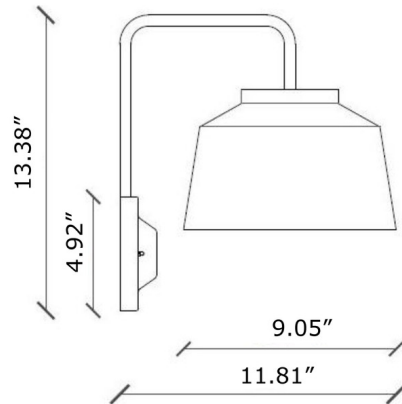

Description

The 50s Wall Light draws inspiration from midcentury modern design, featuring a sleek tapered ceramic drum shade set into a thin arm extending up from a round ceramic backplate.

Shown in refined white

Specifications

COLOR	N/A
BODY FINISH	Refined White
WATTAGE	40W
DIMMER	Standard 120V
DIMENSIONS	9.1"W x 13.4"H x 11.8"D
BULB NOT INCLUDED	1 x A19/Medium (E26)/40W/120V Incandescent
OTHER BULB OPTIONS	1 x A19/Medium (E26)/120V LED
COUNTRY OF ORIGIN	Italy