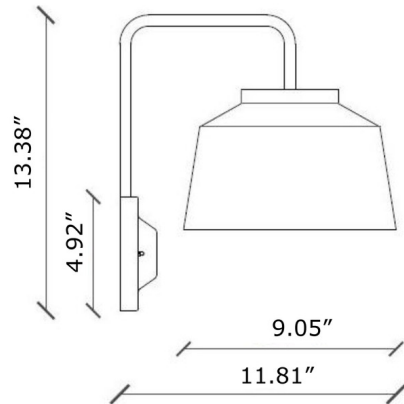

### Description

The 50s Wall Light draws inspiration from midcentury modern design, featuring a sleek tapered ceramic drum shade set into a thin arm extending up from a round ceramic backplate.

Shown in refined bordeaux

### Specifications

|                    |  |
|--------------------|--|
| COLOR              | N/A  |
| BODY FINISH        | Refined Bordeaux                           |
| WATTAGE            | 40W  |
| DIMMER             | Standard 120V                              |
| DIMENSIONS         | 9.1"W x 13.4"H x 11.8"D                    |
| BULB NOT INCLUDED  | 1 x A19/Medium (E26)/40W/120V Incandescent |
| OTHER BULB OPTIONS | 1 x A19/Medium (E26)/120V LED              |
| COUNTRY OF ORIGIN  | Italy                                      |