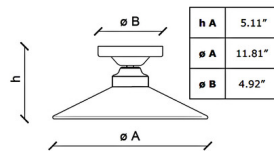

Shown in refined green

Specifications

| | |
|--------------------|---|
| COLOR | N/A |
| BODY FINISH | Refined Green |
| WATTAGE | 40W |
| DIMMER | Standard 120V |
| DIMENSIONS | 11.8"W x 5.1"H |
| BULB NOT INCLUDED | 1 x Edison/Medium (E26)/40W/120V Incandescent |
| OTHER BULB OPTIONS | 1 x A19/Medium (E26)/120V LED 1 x Edison/Medium (E26)/120V LED 1 x A19/Medium (E26)/120V Incandescent |
| COUNTRY OF ORIGIN | Italy |