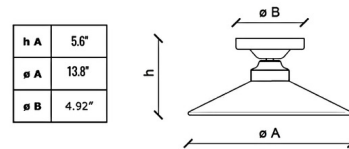

Shown in refined green

Specifications

COLOR	N/A
BODY FINISH	Refined Green
WATTAGE	40W
DIMMER	Standard 120V
DIMENSIONS	11.8"W x 5.1"H
BULB NOT INCLUDED	1 x Edison/Medium (E26)/40W/120V Incandescent
OTHER BULB OPTIONS	1 x A19/Medium (E26)/120V LED 1 x Edison/Medium (E26)/120V LED 1 x A19/Medium (E26)/120V Incandescent
COUNTRY OF ORIGIN	Italy