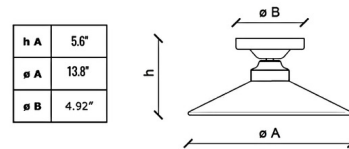

Shown in refined green

Specifications

| | |
|--------------------|---|
| COLOR | N/A |
| BODY FINISH | Refined Green |
| WATTAGE | 40W |
| DIMMER | Standard 120V |
| DIMENSIONS | 11.8"W x 5.1"H |
| BULB NOT INCLUDED | 1 x Edison/Medium (E26)/40W/120V Incandescent |
| OTHER BULB OPTIONS | 1 x A19/Medium (E26)/120V LED 1 x Edison/Medium (E26)/120V LED 1 x A19/Medium (E26)/120V Incandescent |
| COUNTRY OF ORIGIN | Italy |