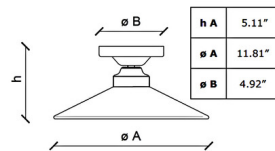

Shown in refined green

Specifications

COLOR	N/A
BODY FINISH	Refined Green
WATTAGE	40W
DIMMER	Standard 120V
DIMENSIONS	11.8"W x 5.1"H
BULB NOT INCLUDED	1 x Edison/Medium (E26)/40W/120V Incandescent
OTHER BULB OPTIONS	1 x A19/Medium (E26)/120V LED 1 x Edison/Medium (E26)/120V LED 1 x A19/Medium (E26)/120V Incandescent
COUNTRY OF ORIGIN	Italy