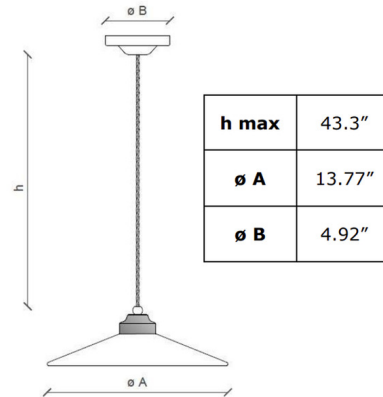

Shown in refined yellow

CLICK TO VIEW PRODUCT

Notes: