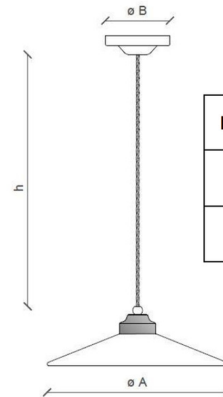

### Specifications

|                    |  |
|--------------------|--|
| COLOR              | N/A  |
| BODY FINISH        | Refined Light Blue   |
| WATTAGE            | 40W  |
| DIMMER             | Standard 120V  |
| DIMENSIONS         | 13.8"W x 3.94"H  |
| BULB NOT INCLUDED  | 1 x Edison/Medium (E26)/40W/120V Incandescent  |
| OTHER BULB OPTIONS | 1 x A19/Medium (E26)/120V LED<br>1 x Edison/Medium (E26)/120V Incandescent<br>1 x Edison/Medium (E26)/120V LED |
| COUNTRY OF ORIGIN  | Italy  |

### Technical Information

PRODUCT DIMENSIONS . . . . . Adjustable Cable length: 43.3"

Shown in refined light blue

|              |        |
|--------------|--------|
| <b>h max</b> | 43.3"  |
| <b>ø A</b>   | 13.77" |
| <b>ø B</b>   | 4.92"  |