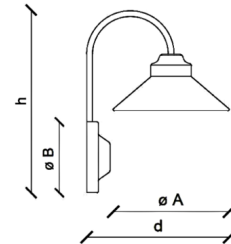

Description

The Ceramica Wall Sconce offers a classic look with a touch of retro flair, featuring a shallow ceramic disc shade set into a slim curving oxidized metal arm and into a matching ceramic round backplate.

Shown in refined yellow

h	11.02"
d	9.84"
ø A	7.87"
ø B	4.92"

Specifications

COLOR	N/A
BODY FINISH	Refined Yellow
WATTAGE	40W
DIMMER	Standard 120V
DIMENSIONS	7.9"W x 11"H x 9.8"D
BULB NOT INCLUDED	1 x Edison/Medium (E26)/40W/120V Incandescent
OTHER BULB OPTIONS	1 x A19/Medium (E26)/120V LED 1 x Edison/Medium (E26)/120V LED
COUNTRY OF ORIGIN	Italy