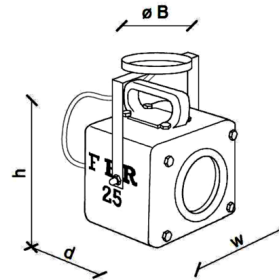

Description

The Industrial Spot Ceiling Light combines vintage and industrial design to create a fixture that offers a touch of retro flair, featuring a ceramic square shade with a handle to give it a retro spot light feel, set into an oxidized metal handle to allow for easy positioning.

Shown in vintage white

h	11.81"
ø B	4.92"
d	6.29"
w	9.05"

Specifications

COLOR N/A
 BODY FINISH Vintage White
 WATTAGE 40W
 DIMMER Standard 120V
 DIMENSIONS 9.1"W x 11.8"H x 6.3"D
 BULB NOT INCLUDED 1 x A19/Medium (E26)/40W/120V Incandescent
 OTHER BULB OPTIONS 1 x A19/Medium (E26)/120V LED
 COUNTRY OF ORIGIN Italy