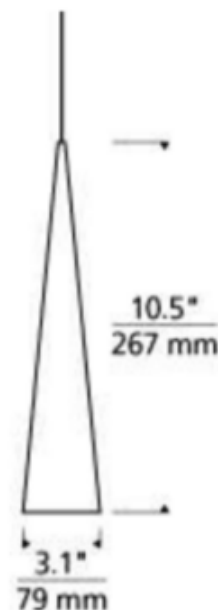

**BRAND** Visual Comfort Modern

**DESCRIPTION**

Summit Freejack Pendant features a sleek spun metal cone shade. Compatible for use with 1-circuit Monorail track system or Freejack canopy. Halogen: Supplied with six feet of field-cutable suspension cable and a Freejack connector. Freejack canopy required if used as a monopoint, sold separately. Dimmer type dependent on system transformer (low voltage magnetic or electronic). ETL listed. LED option Title 20 and Title 24 compliant.

<b>SHADE COLOR</b>	N/A
<b>BODY FINISH</b>	Satin Nickel
<b>WATTAGE</b>	8W
<b>DIMMER</b>	Dimmable
<b>DIMENSIONS</b>	3.1"W x 10.5"H
<b>INTEGRATED LED MODULE</b>	
<b>LAMP</b>	1 x MR16/GU5.3 (bipin)/8W/12V LED

*Technical Information*

<b>LUMINOUS FLUX</b>	435 lumens
<b>LUMENS/WATT</b>	54.38
<b>LAMP COLOR</b>	3000K
<b>COLOR RENDERING</b>	90 CRI

**SPEC #** TLG67267

COMPANY	PROJECT	FIXTURE TYPE	APPROVED BY	DATE