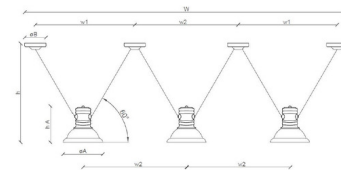

Lightology

lightology.com
866-954-4489
04-22-26

Project: _____
Company: _____
Location: _____ Fixture Type: _____
SPEC #: **FER672721**
Approved On: _____ Approved By: _____

Industrial 3 Light Pendant By Ferroluce

Description

The Industrial 3 Light Pendant combines vintage and industrial design to create a fixture that offers an edgy and current look, featuring a trio of ceramic dome shades, strung along a braided cable that be positioned at varying widths and heights for a unique look. Includes four canopies. Available with a Vintage or Refined finish in a variety of colors: Black, Bordeaux, Green, Grey, Light Blue, Powder, Red, Orange, White, or Yellow. UL listed.

Shown in vintage bordeaux

Specifications

COLOR . . . . . N/A
BODY FINISH . . . . . Vintage Bordeaux
WATTAGE 180W
DIMMER . . . . . Standard 120V
DIMENSIONS . . . . . 74.8"L x 9.05"W x 22.83"H
BULB NOT INCLUDED . . . . . 3 x A19/Medium (E26)/60W/120V Incandescent
OTHER BULB OPTIONS . . . . . 3 x A19/Medium (E26)/120V LED
COUNTRY OF ORIGIN . . . . . Italy

CLICK TO VIEW PRODUCT

Notes: