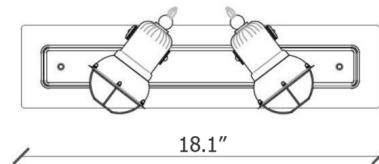

### Description

The Loft Cage Bathroom Vanity Light combines industrial and contemporary design for a chic look that will add a unique touch to a number of interiors. The fixture features lights set into a slim ceramic backplate, extending out with rust colored cords and paired with an oxidized metal shade with an additional cage feature. Available in Vintage finishes with antiqued details, or Refined finishes with no antiquing. Requires single gang switch box mounted horizontally. Includes rust colored mounting plate (not pictured).

### Specifications

COLOR	N/A
BODY FINISH	Vintage White
WATTAGE	80W
DIMMER	Standard 120V
DIMENSIONS	18.1"W x 7.1"H x 7.67"D
BULB NOT INCLUDED	2 x G16.5/Candelabra (E12)/40W/120V Incandescent
OTHER BULB OPTIONS	2 x G16.5/Candelabra (E12)/120V LED