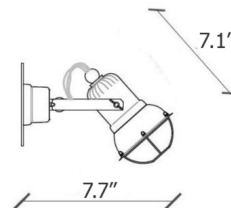

Lightology

lightology.com
866-954-4489
04-13-26

Project: _____

Company: _____

Location: _____ Fixture Type: _____

SPEC #: **FER673119**

Approved On: _____ Approved By: _____

Loft Cage Bathroom Vanity Light By Ferroluce

Description

The Loft Cage Bathroom Vanity Light combines industrial and contemporary design for a chic look that will add a unique touch to a number of interiors. The fixture features lights set into a slim ceramic backplate, extending out with rust colored cords and paired with an oxidized metal shade with an additional cage feature. Available in Vintage finishes with antiqued details, or Refined finishes with no antiquing. Requires single gang switch box mounted horizontally. Includes rust colored mounting plate (not pictured).

Shown in vintage white

Specifications

COLOR	N/A
BODY FINISH	Vintage White
WATTAGE	80W
DIMMER	Standard 120V
DIMENSIONS	18.1"W x 7.1"H x 7.67"D
BULB NOT INCLUDED	2 x G16.5/Candelabra (E12)/40W/120V Incandescent
OTHER BULB OPTIONS	2 x G16.5/Candelabra (E12)/120V LED

CLICK TO VIEW PRODUCT

Notes: