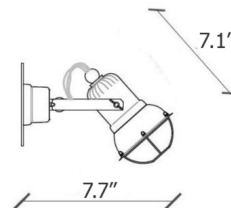

Shown in vintage white

Specifications

COLOR	N/A
BODY FINISH	Vintage White
WATTAGE	80W
DIMMER	Standard 120V
DIMENSIONS	18.1"W x 7.1"H x 7.67"D
BULB NOT INCLUDED	2 x G16.5/Candelabra (E12)/40W/120V Incandescent
OTHER BULB OPTIONS	2 x G16.5/Candelabra (E12)/120V LED