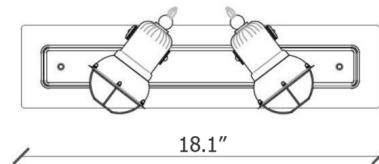

Description

The Loft Cage Bathroom Vanity Light combines industrial and contemporary design for a chic look that will add a unique touch to a number of interiors. The fixture features lights set into a slim ceramic backplate, extending out with rust colored cords and paired with an oxidized metal shade with an additional cage feature. Available in Vintage finishes with antiqued details, or Refined finishes with no antiquing. Requires single gang switch box mounted horizontally. Includes rust colored mounting plate (not pictured).

Shown in vintage white

Specifications

COLOR	N/A
BODY FINISH	Vintage White
WATTAGE	80W
DIMMER	Standard 120V
DIMENSIONS	18.1"W x 7.1"H x 7.67"D
BULB NOT INCLUDED	2 x G16.5/Candelabra (E12)/40W/120V Incandescent
OTHER BULB OPTIONS	2 x G16.5/Candelabra (E12)/120V LED