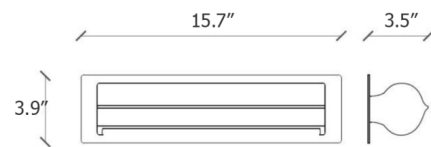

Shown in vintage black

Specifications

COLOR	N/A
BODY FINISH	Vintage Black
WATTAGE	12W
DIMMER	Standard 120V
DIMENSIONS	15.7"W x 3.94"H x 3.5"D
BULB NOT INCLUDED	2 x B10/Candelabra (E12)/6W/120V LED

CLICK TO VIEW PRODUCT