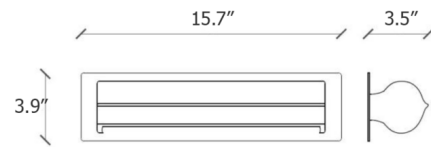

Shown in vintage black

Specifications

COLOR	N/A
BODY FINISH	Vintage Black
WATTAGE	12W
DIMMER	Standard 120V
DIMENSIONS	15.7"W x 3.94"H x 3.5"D
BULB NOT INCLUDED	2 x B10/Candelabra (E12)/6W/120V LED

CLICK TO VIEW PRODUCT