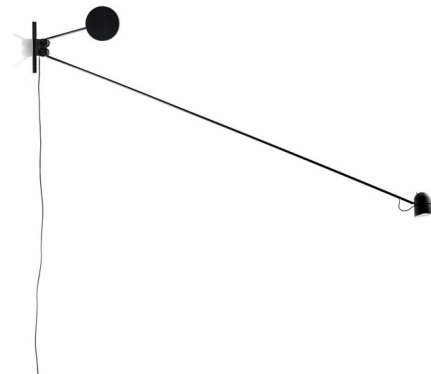

Lightology

lightology.com
866-954-4489
04-23-26

Project: _____

Company: _____

Location: _____ Fixture Type: _____

SPEC #: **LPA674003**

Approved On: _____ Approved By: _____

Counterbalance Plug-in Wall Light

By Luceplan

Description

The Counterbalance Plug-in Wall Light seems to defy the laws of physics. Positioned as desired in space, this piece, with its position variation, suggests the dynamic equilibrium of a sculptural mobile. Equipped with a fluid balancing system using gear wheels, the counterweight compensates for the movements of the long arm and ensures stability of the diffuser. Structure in painted steel and head in aluminum in Black finish. Includes step dimmer (0/50/100%).

Specifications

COLOR . . . . . N/A
BODY FINISH . . . . . Black
WATTAGE 16W
DIMMER . . . . . Included
DIMENSIONS . . . . . 3.3"W x 30"H x 75.4"D
INTEGRATED LED MODULE . . . . . 1 x LED/16W/120V LED
COUNTRY OF ORIGIN . . . . . Italy

Technical Information

LAMP COLOR 2700K
LUMENS/WATT 50.00
LUMINOUS FLUX . . . . . 800 lumens

Notes:

Shown in black