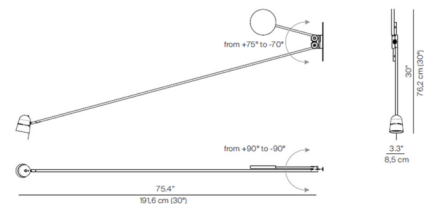

CLICK TO VIEW PRODUCT