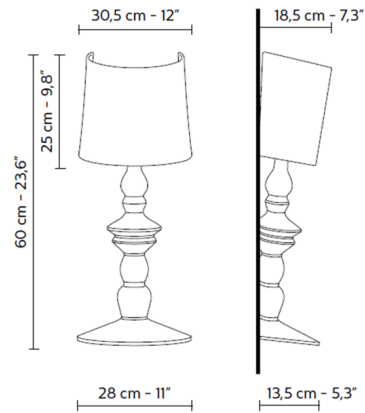

### Specifications

COLOR	N/A
BODY FINISH	Raw Ceramic
WATTAGE	18W
DIMMER	Standard 120V
DIMENSIONS	12"W x 23.6"H x 7.3"D
BULB NOT INCLUDED	1 x A19/Medium (E26)/18W/120V LED
OTHER BULB OPTIONS	1 x A19/Medium (E26)/120V LED
COUNTRY OF ORIGIN	Italy