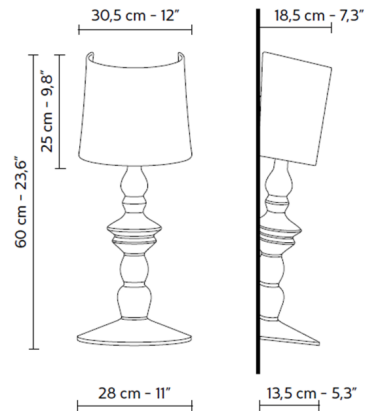

### Specifications

COLOR	N/A
BODY FINISH	Raw Ceramic
WATTAGE	18W
DIMMER	Standard 120V
DIMENSIONS	12"W x 23.6"H x 7.3"D
BULB NOT INCLUDED	1 x A19/Medium (E26)/18W/120V LED
OTHER BULB OPTIONS	1 x A19/Medium (E26)/120V LED
COUNTRY OF ORIGIN	Italy