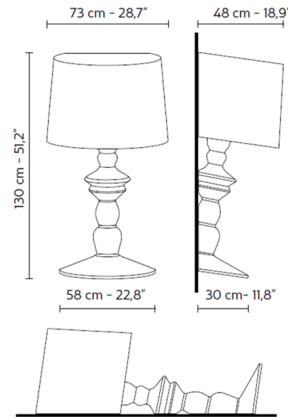

By Karman

Description

The Alibabig Lamp features a curvaceous silhouette with an alabaster-like glow from its fiberglass form. Can be used as a floor or wall lamp. Includes transparent cord and plug with on/off switch on cord. For indoor use only.

Shown in white / white

Specifications

COLOR	White
BODY FINISH	White
WATTAGE	72W
DIMMER	N/A
DIMENSIONS	28.7"W x 51.2"H
BULB NOT INCLUDED	4 x A19/Medium (E26)/18W/120V LED

CLICK TO VIEW PRODUCT

Notes: