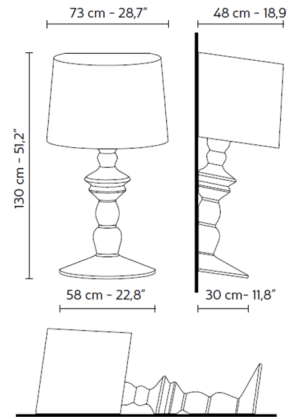

By Karman

Description

The Alibabig Lamp features a curvaceous silhouette with an alabaster-like glow from its fiberglass form. Can be used as a floor or wall lamp. Includes transparent cord and plug with on/off switch on cord. For indoor use only.

Shown in white / white

Specifications

COLOR	White
BODY FINISH	White
WATTAGE	72W
DIMMER	N/A
DIMENSIONS	28.7"W x 51.2"H
BULB NOT INCLUDED	4 x A19/Medium (E26)/18W/120V LED

CLICK TO VIEW PRODUCT

Notes: