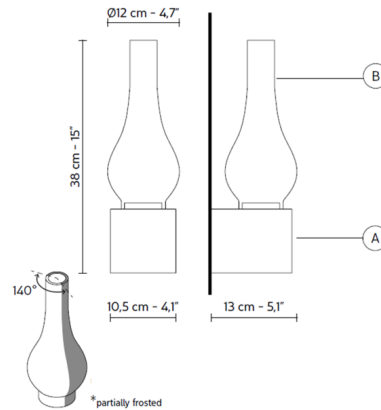

By Karman

Description

The Amarcord Wall Sconce draws inspiration from the classic tradition of oil lamps, featuring a vase shaped glass shade set into a concrete base, adding a modern edge.

Shown in dove grey concrete / clear

Specifications

COLOR	Clear
BODY FINISH	Dove Grey Concrete
WATTAGE	18W
DIMMER	Standard 120V
DIMENSIONS	4.7"W x 15"H x 5.1"D
BULB NOT INCLUDED	1 x A19/Medium (E26)/18W/120V LED
COUNTRY OF ORIGIN	Italy

CLICK TO VIEW PRODUCT