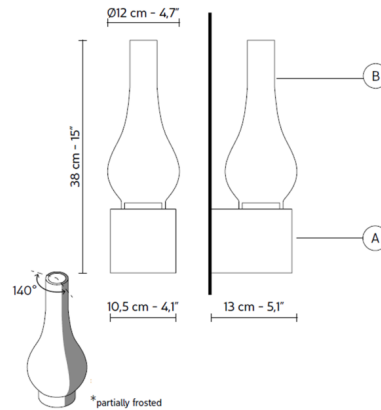

### Description

The Amarcord Wall Sconce draws inspiration from the classic tradition of oil lamps, featuring a vase shaped glass shade set into a concrete base, adding a modern edge.

Shown in dove grey concrete / clear

### Specifications

|                   |                                   |
|-------------------|-----------------------------------|
| COLOR             | Clear                             |
| BODY FINISH       | Dove Grey Concrete                |
| WATTAGE           | 18W                               |
| DIMMER            | Standard 120V                     |
| DIMENSIONS        | 4.7"W x 15"H x 5.1"D              |
| BULB NOT INCLUDED | 1 x A19/Medium (E26)/18W/120V LED |
| COUNTRY OF ORIGIN | Italy                             |