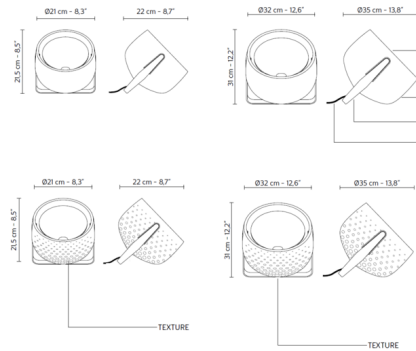

### Specifications

COLOR . . . . . Smooth Glossy White  
BODY FINISH . . . . . Matte Charcoal  
WATTAGE . . . . . 5W  
DIMMER . . . . . N/A  
DIMENSIONS . . . . . 8.3"W x 8.5"H x 8.7"D  
BULB NOT INCLUDED . . . . . 1 x A19/Medium (E26)/5W/120V LED  
COUNTRY OF ORIGIN . . . . . Italy