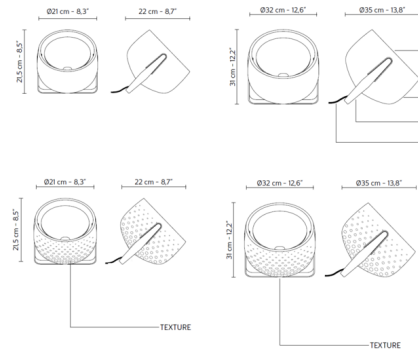

Shown in matte charcoal / smooth glossy white

Specifications

COLOR	Smooth Glossy White
BODY FINISH	Matte Charcoal
WATTAGE	5W
DIMMER	N/A
DIMENSIONS	8.3"W x 8.5"H x 8.7"D
BULB NOT INCLUDED	1 x A19/Medium (E26)/5W/120V LED
COUNTRY OF ORIGIN	Italy