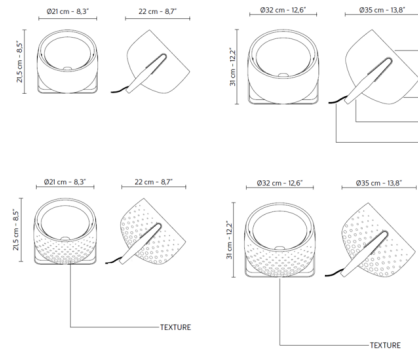

Shown in matte charcoal / smooth glossy white

Specifications

COLOR Smooth Glossy White
 BODY FINISH Matte Charcoal
 WATTAGE 5W
 DIMMER N/A
 DIMENSIONS 8.3"W x 8.5"H x 8.7"D
 BULB NOT INCLUDED 1 x A19/Medium (E26)/5W/120V LED
 COUNTRY OF ORIGIN Italy