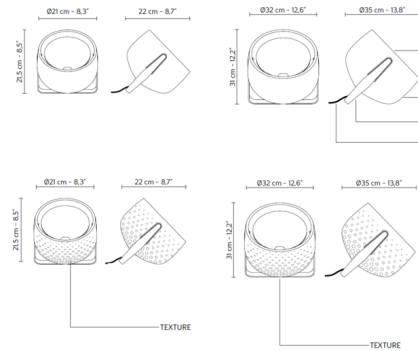

Shown in matte charcoal / textured glossy bronze

Specifications

COLOR	Textured Glossy Bronze
BODY FINISH	Matte Charcoal
WATTAGE	5W
DIMMER	N/A
DIMENSIONS	8.3"W x 8.5"H x 8.7"D
BULB NOT INCLUDED	1 x A19/Medium (E26)/5W/120V LED
COUNTRY OF ORIGIN	Italy