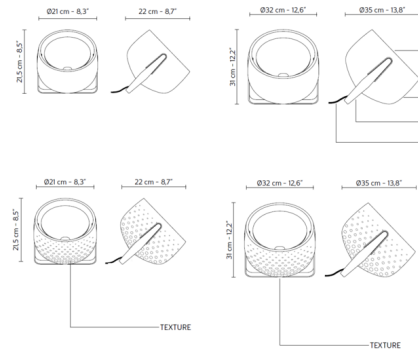

### Specifications

COLOR	Smooth Glossy White
BODY FINISH	Matte Charcoal
WATTAGE	15W
DIMMER	N/A
DIMENSIONS	12.6"W x 12.2"H x 13.8"D
BULB NOT INCLUDED	1 x A19/Medium (E26)/15W/120V LED
COUNTRY OF ORIGIN	Italy