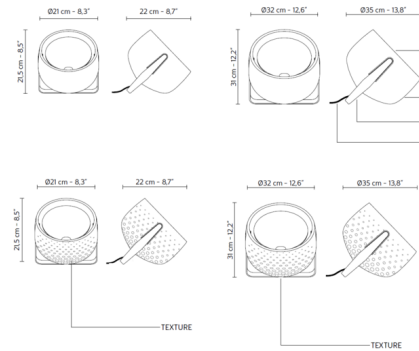

Shown in matte charcoal / textured glossy white

Specifications

COLOR	Textured Glossy White
BODY FINISH	Matte Charcoal
WATTAGE	15W
DIMMER	N/A
DIMENSIONS	12.6"W x 12.2"H x 13.8"D
BULB NOT INCLUDED	1 x A19/Medium (E26)/15W/120V LED
COUNTRY OF ORIGIN	Italy