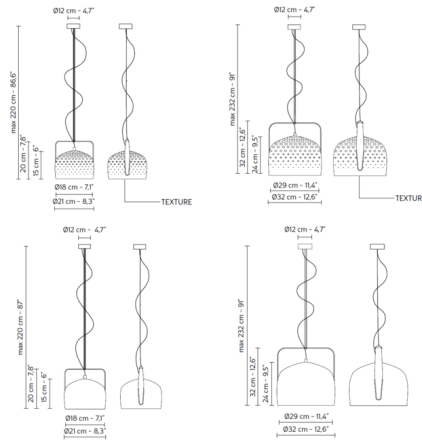

### Specifications

COLOR	Textured Glossy Bronze
BODY FINISH	Matte Black
WATTAGE	18W
DIMMER	Standard 120V
DIMENSIONS	8.3"W x 7.8"H
BULB NOT INCLUDED	1 x A19/Medium (E26)/18W/120V LED
OTHER BULB OPTIONS	1 x A19/Medium (E26)/120V LED
COUNTRY OF ORIGIN	Italy