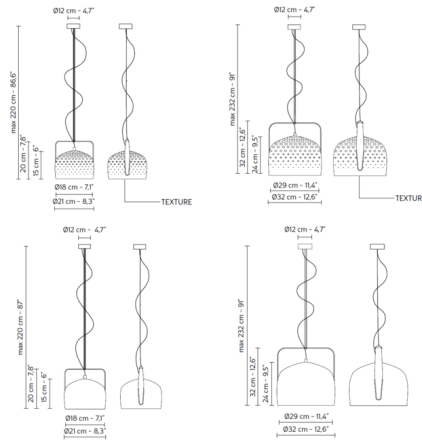

Shown in matte black / textured glossy bronze

Specifications

COLOR	Textured Glossy Bronze
BODY FINISH	Matte Black
WATTAGE	18W
DIMMER	Standard 120V
DIMENSIONS	8.3"W x 7.8"H
BULB NOT INCLUDED	1 x A19/Medium (E26)/18W/120V LED
OTHER BULB OPTIONS	1 x A19/Medium (E26)/120V LED
COUNTRY OF ORIGIN	Italy

CLICK TO VIEW PRODUCT

Notes: