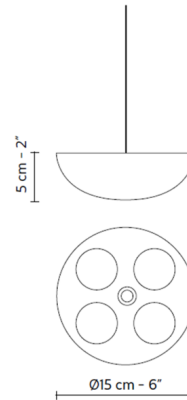

CLICK TO VIEW PRODUCT

Notes: