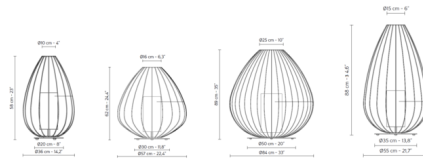

Shown in glossy bronze / white fabric

Specifications

COLOR	White Fabric
BODY FINISH	Glossy Bronze
WATTAGE	18W
DIMMER	N/A
DIMENSIONS	14.2"W x 23"H
BULB NOT INCLUDED	1 x A19/Medium (E26)/18W/120V LED
COUNTRY OF ORIGIN	Italy