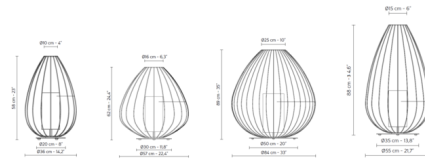

### Specifications

COLOR . . . . . White Fabric  
 BODY FINISH . . . . . Glossy Bronze  
 WATTAGE . . . . . 18W  
 DIMMER . . . . . N/A  
 DIMENSIONS . . . . . 14.2"W x 23"H  
 BULB NOT INCLUDED . . . . . 1 x A19/Medium (E26)/18W/120V LED  
 COUNTRY OF ORIGIN . . . . . Italy