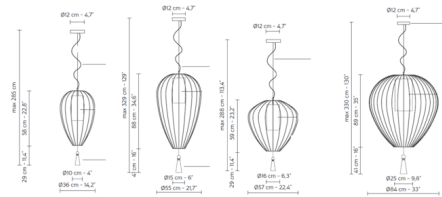

Description

Inspired by the tradition of lanterns, the Cell Pendant draws upon the silhouettes and spirit, featuring a thin metal wire frame in a glossy finish with matching canopy in a variety of shapes. Features an inner white linen cylindrical diffuser, complete with a tassel bottom finial for a chic overall look.

Shown in glossy white / white fabric

Specifications

COLOR White Fabric
 BODY FINISH Glossy White
 WATTAGE 18W
 DIMMER Standard 120V
 DIMENSIONS 14.2"W x 34.2"H
 BULB NOT INCLUDED 1 x A19/Medium (E26)/18W/120V LED
 COUNTRY OF ORIGIN Italy

Technical Information

PRODUCT DIMENSIONS Adjustable Cable Length: 78.74"

CLICK TO VIEW PRODUCT

Notes: