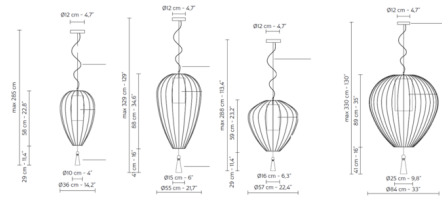

## Cell Pendant By Karman

### Description

Inspired by the tradition of lanterns, the Cell Pendant draws upon the silhouettes and spirit, featuring a thin metal wire frame in a glossy finish with matching canopy in a variety of shapes. Features an inner white linen cylindrical diffuser, complete with a tassel bottom finial for a chic overall look.

### Specifications

COLOR . . . . . White Fabric  
 BODY FINISH . . . . . Glossy White  
 WATTAGE . . . . . 18W  
 DIMMER . . . . . Standard 120V  
 DIMENSIONS . . . . . 14.2"W x 34.2"H  
 BULB NOT INCLUDED . . . . . 1 x A19/Medium (E26)/18W/120V LED  
 COUNTRY OF ORIGIN . . . . . Italy

### Technical Information

PRODUCT DIMENSIONS . . . . . Adjustable Cable Length: 78.74"

CLICK TO VIEW PRODUCT

Notes: