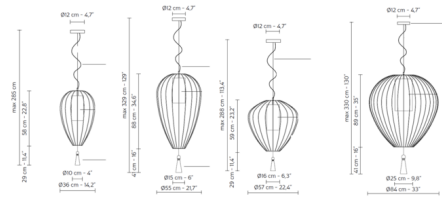

## Cell Pendant By Karman

### Description

Inspired by the tradition of lanterns, the Cell Pendant draws upon the silhouettes and spirit, featuring a thin metal wire frame in a glossy finish with matching canopy in a variety of shapes. Features an inner white linen cylindrical diffuser, complete with a tassel bottom finial for a chic overall look.

### Specifications

COLOR	White Fabric
BODY FINISH	Glossy White
WATTAGE	18W
DIMMER	Standard 120V
DIMENSIONS	14.2"W x 34.2"H
BULB NOT INCLUDED	1 x A19/Medium (E26)/18W/120V LED
COUNTRY OF ORIGIN	Italy

### Technical Information

PRODUCT DIMENSIONS . . . . . Adjustable Cable Length: 78.74"

CLICK TO VIEW PRODUCT

Notes: