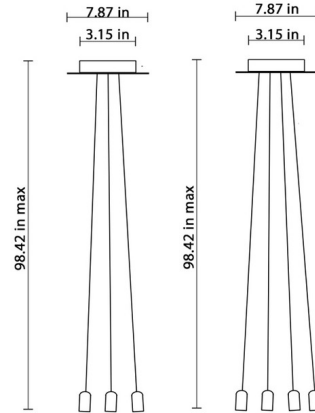

Shown in matte white

Specifications

COLOR	N/A
BODY FINISH	Matte White
WATTAGE	300W
DIMMER	Standard 120V
DIMENSIONS	7.87"W
BULB NOT INCLUDED	3 x A19/Medium (E26)/100W/120V Incandescent
OTHER BULB OPTIONS	3 x A19/Medium (E26)/120V LED
COUNTRY OF ORIGIN	Italy