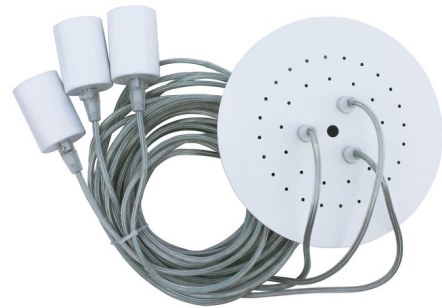

Lightology

lightology.com
866-954-4489
06-30-26

Project: _____
Company: _____
Location: _____ Fixture Type: _____
SPEC #: **KAR674166**
Approved On: _____ Approved By: _____

Ceraunavolta Personalized Multi Light Pendant By Karman

Description

Translated to once upon a time, the Ceraunavolta Multi Light Pendant offers an enchanting and dramatic look that will add a touch of fantasy to any space. Available with three or four socket holders, create your own personalized composition with Clear or Tiffany blown glass pendants in various shapes and textures sold separately. Up to twenty two shades may be suspended from the Matte White canopy. CE and cUL listed.

Shown in matte white

Specifications

COLOR	N/A
BODY FINISH	Matte White
WATTAGE	300W
DIMMER	Standard 120V
DIMENSIONS	7.87"W
BULB NOT INCLUDED	3 x A19/Medium (E26)/100W/120V Incandescent
OTHER BULB OPTIONS	3 x A19/Medium (E26)/120V LED
COUNTRY OF ORIGIN	Italy