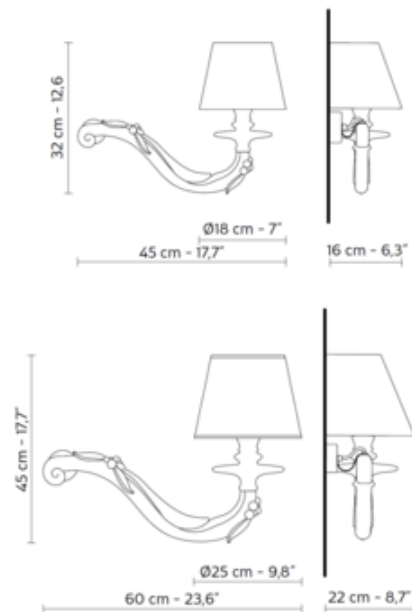

Shown in: Glossy White / White

COMPANY

PROJECT

FIXTURE TYPE

APPROVED BY

DATE