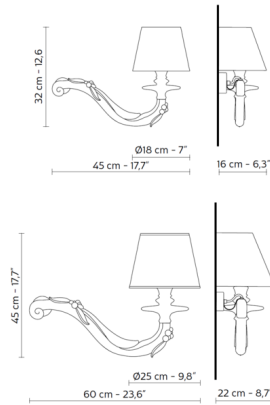

Description

The Deja-Vu Wall offers an intriguing design that is familiar, yet varies from tradition with its fluid ceramic silhouette and white linen shade.

Shown in glossy white / white

Specifications

| | |
|--------------------|-----------------------------------|
| COLOR | White |
| BODY FINISH | Glossy White |
| WATTAGE | 18W |
| DIMMER | Standard 120V |
| DIMENSIONS | 17.7"W x 12.6"H x 6.3"D |
| BULB NOT INCLUDED | 1 x A19/Medium (E26)/18W/120V LED |
| OTHER BULB OPTIONS | 1 x A19/Medium (E26)/120V LED |
| COUNTRY OF ORIGIN | Italy |