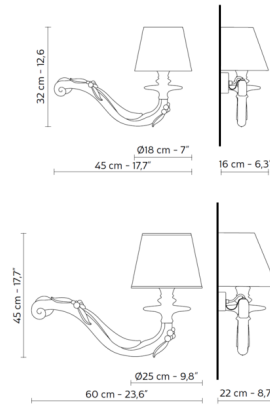

### Specifications

COLOR	White
BODY FINISH	Glossy White
WATTAGE	18W
DIMMER	Standard 120V
DIMENSIONS	17.7"W x 12.6"H x 6.3"D
BULB NOT INCLUDED	1 x A19/Medium (E26)/18W/120V LED
OTHER BULB OPTIONS	1 x A19/Medium (E26)/120V LED
COUNTRY OF ORIGIN	Italy