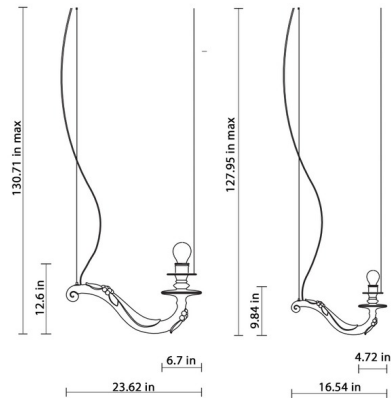

### Description

The Deja-Vu Nu Pendant offers an intriguing design that is familiar, yet varies from tradition. Whether hung as a single pendant or in multiples to create a chandelier, Deja-Vu will be an elegant addition to any space. Available in two sizes finished in or Matte White. CE and cUL listed.

### Specifications

COLOR	N/A
BODY FINISH	Matte White
WATTAGE	N/A
DIMMER	Standard 120V
DIMENSIONS	16.54"W x 9.84"H
BULB NOT INCLUDED	1 x B10/Candelabra (E12)/120V LED
OTHER BULB OPTIONS	1 x B10/Candelabra (E12)/120V LED
COUNTRY OF ORIGIN	Italy