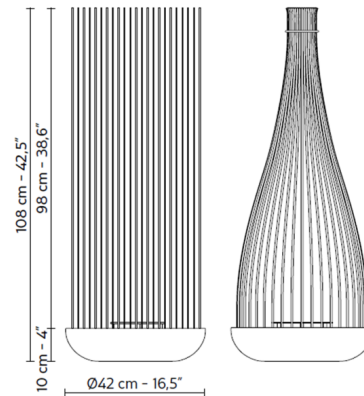

Specifications

COLOR Matte White
BODY FINISH Matte Grey
WATTAGE 17W
DIMMER N/A
DIMENSIONS 16.5"W x 42.5"H
INTEGRATED LED MODULE 1 x LED/17W/120V LED
COUNTRY OF ORIGIN Italy

Technical Information

COLOR RENDERING 80 CRI
LAMP COLOR 3000K
LUMENS/WATT 119.12
LUMINOUS FLUX 2025 lumens

Shown in matte grey / matte white

CLICK TO VIEW PRODUCT

Notes: