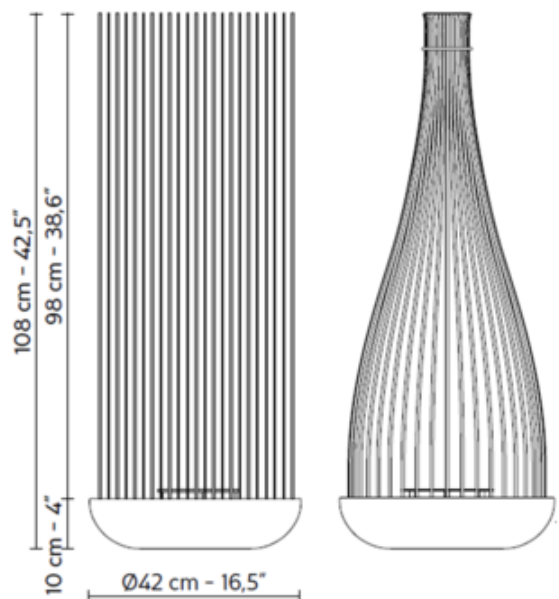

DESIGNER

Matteo Ugolini

BRAND

Karman

DESCRIPTION

The Don't Touch Floor Lamp dares you to defy its name, offering an intriguing silhouette composed of long pvc blades set into a technopolymer base, reminiscent of tall prairie grass that call to be played with and can be adjusted to create an individualized look. On/off switch on cord.

Shown in: Matte Grey / Matte White

SHADE COLOR	Matte White
BODY FINISH	Matte Grey
WATTAGE	17W
DIMMER	N/A
DIMENSIONS	16.5"W x 42.5"H
INTEGRATED LED MODULE	
LAMP	1 x LED/17W/120V LED

Technical Information

LUMINOUS FLUX	2025 lumens
LUMENS/WATT	119.12
LAMP COLOR	3000K
COLOR RENDERING	80 CRI

SPEC # KAR674191

COMPANY	PROJECT	FIXTURE TYPE	APPROVED BY	DATE