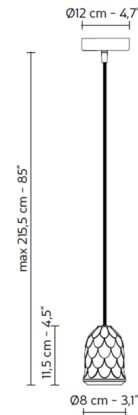

CLICK TO VIEW PRODUCT

Notes: