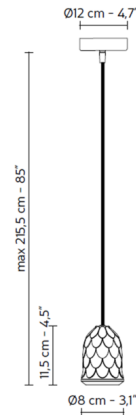

CLICK TO VIEW PRODUCT

Notes: