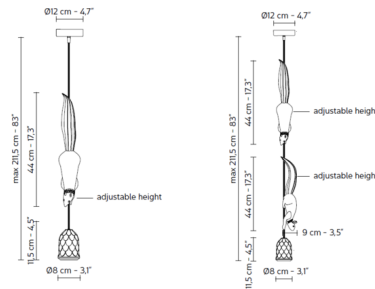

### Description

Drawing inspiration from its forest namesake, the Sherwood and Robin Pendant offers a playful design that will delight with its nature instilled look. Features a Matte White ceramic socket holder with a foliage pattern, simply hung from a white fabric cable and matching round canopy, with one or two White ceramic squirrels climbing down the cord.

### Specifications

COLOR	Matte White
BODY FINISH	Matte White
WATTAGE	18W
DIMMER	Standard 120V
DIMENSIONS	3.1"W x 4.5"H
BULB NOT INCLUDED	1 x Edison ST-Shape/Medium (E26)/18W/120V LED
OTHER BULB OPTIONS	1 x A19/Medium (E26)/120V Incandescent 1 x A19/Medium (E26)/120V LED
COUNTRY OF ORIGIN	Italy