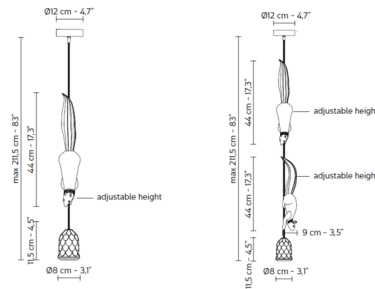

Description

Drawing inspiration from its forest namesake, the Sherwood and Robin Pendant offers a playful design that will delight with its nature instilled look. Features a Matte White ceramic socket holder with a foliage pattern, simply hung from a white fabric cable and matching round canopy, with one or two White ceramic squirrels climbing down the cord.

Shown in matte white / matte white

Specifications

COLOR	Matte White
BODY FINISH	Matte White
WATTAGE	18W
DIMMER	Standard 120V
DIMENSIONS	3.1"W x 4.5"H
BULB NOT INCLUDED	1 x Edison ST-Shape/Medium (E26)/18W/120V LED
OTHER BULB OPTIONS	1 x A19/Medium (E26)/120V Incandescent 1 x A19/Medium (E26)/120V LED
COUNTRY OF ORIGIN	Italy