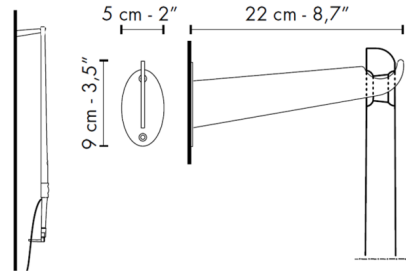

By Karman

Description

Tobia Wall Hook is a steel accessory that can be attached to the Tobia Wall / Floor lamp to create a wall mounted light.

Shown in brushed steel

Specifications

COLOR	N/A
BODY FINISH	Brushed Steel
WATTAGE	N/A
DIMMER	N/A
DIMENSIONS	2"W x 3.5"H x 8.7"D
BULB	N/A
COUNTRY OF ORIGIN	Italy