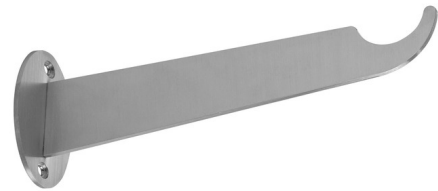

Lightology

lightology.com
866-954-4489
04-25-26

Project: _____

Company: _____

Location: _____ Fixture Type: _____

SPEC #: **KAR674269**

Approved On: _____ Approved By: _____

Tobia Wall Hook

By Karman

Description

Tobia Wall Hook is a steel accessory that can be attached to the Tobia Wall / Floor lamp to create a wall mounted light.

Shown in brushed steel

Specifications

COLOR	N/A
BODY FINISH	Brushed Steel
WATTAGE	N/A
DIMMER	N/A
DIMENSIONS	2"W x 3.5"H x 8.7"D
BULB	N/A
COUNTRY OF ORIGIN	Italy