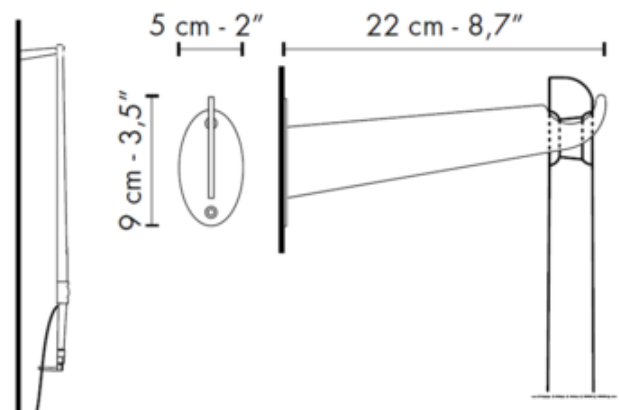

COMPANY

PROJECT

FIXTURE TYPE

APPROVED BY

DATE