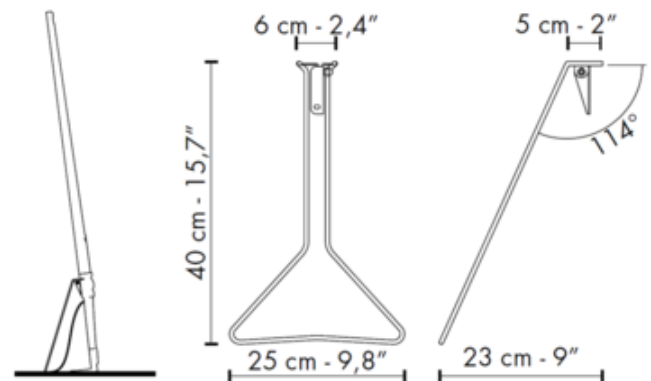

DESIGNER

Matteo Ugolini

BRAND

Karman

DESCRIPTION

Tobia Floor Pedestal is a steel accessory that can be attached to the Tobia Floor lamp to create a free standing floor lamp.

| | |
|-------------|----------------------|
| SHADE COLOR | N/A |
| BODY FINISH | Steel |
| WATTAGE | N/A |
| DIMMER | N/A |
| DIMENSIONS | 9.8"W x 15.7"H x 9"D |
| LAMP | N/A |