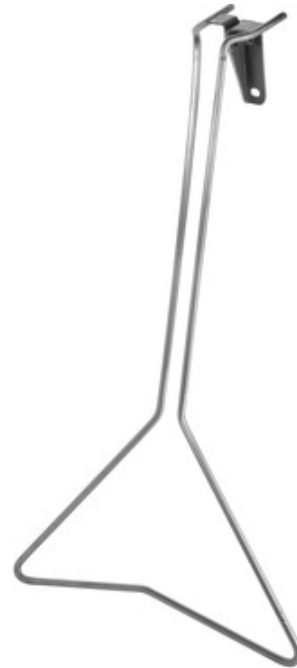

DESIGNER

Matteo Ugolini

BRAND

Karman

DESCRIPTION

Tobia Floor Pedestal is a steel accessory that can be attached to the Tobia Floor lamp to create a free standing floor lamp.

| | |
|-------------|----------------------|
| SHADE COLOR | N/A |
| BODY FINISH | Steel |
| WATTAGE | N/A |
| DIMMER | N/A |
| DIMENSIONS | 9.8"W x 15.7"H x 9"D |
| LAMP | N/A |