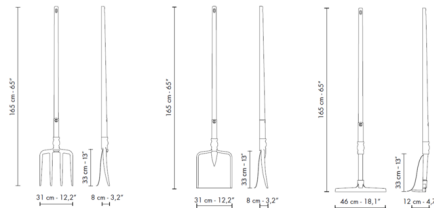

CLICK TO VIEW PRODUCT

Notes: