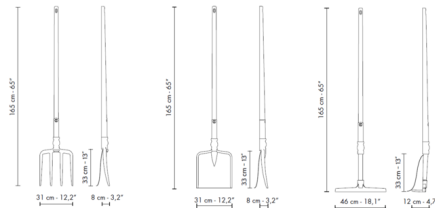

CLICK TO VIEW PRODUCT

Notes: