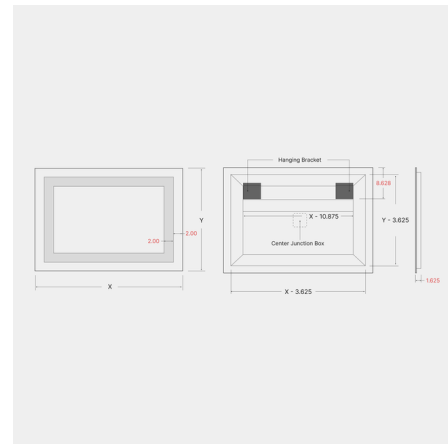

Shown in mirror

CLICK TO VIEW PRODUCT

Notes: