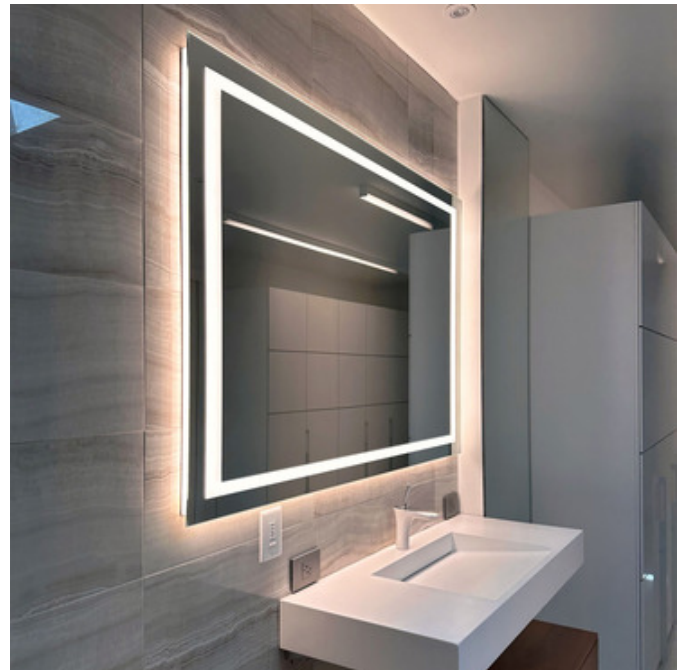

BRAND

Matrix Mirrors

DESCRIPTION

The Classic L01B Horizontal Full Frame Inset Direct / Indirect LED Mirror perfectly blends functionality and style, providing the right amount of both direct and indirect illumination for your daily grooming routine while its sleek, modern design elevates your bathroom or vanity area. High-quality materials, craftsmanship, and energy-efficient LED lighting ensure that it lasts a long time. Notes: The mirror must be installed horizontally. A vertical version is sold separately. The mirror is available with or without an anti-fog demister that defogs the center area of the mirror. The anti-fog demister voltage is 120V and it must be on an independent switch, or can be on the same switch as the mirror if it is 120V non-dimming.

Shown in: Mirror

SHADE COLOR	N/A
BODY FINISH	Mirror
WATTAGE	120W
DIMMER	Low Voltage Electronic
DIMENSIONS	36"W x 24"H x 1.625"D
INTEGRATED LED MODULE	
LAMP	1 x LED/120W/120-277V LED

Technical Information