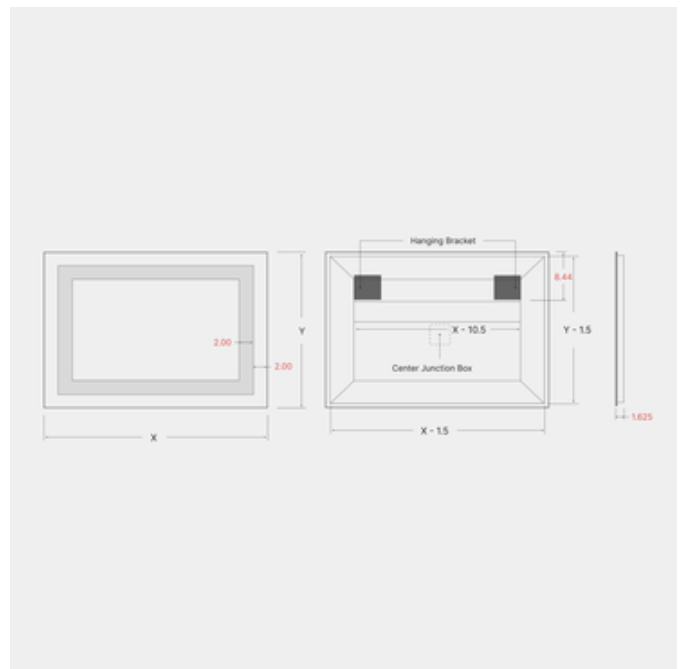

BRAND

Matrix Mirrors

DESCRIPTION

The Classic L01B Horizontal Full Frame Inset Direct / Indirect LED Mirror perfectly blends functionality and style, providing the right amount of both direct and indirect illumination for your daily grooming routine while its sleek, modern design elevates your bathroom or vanity area. High-quality materials, craftsmanship, and energy-efficient LED lighting ensure that it lasts a long time. Notes: The mirror must be installed horizontally. A vertical version is sold separately. The mirror is available with or without an anti-fog demister that defogs the center area of the mirror. The anti-fog demister voltage is 120V and it must be on an independent switch, or can be on the same switch as the mirror if it is 120V non-dimming.

Shown in: Mirror

SHADE COLOR	N/A
BODY FINISH	Mirror
WATTAGE	120W
DIMMER	Low Voltage Electronic
DIMENSIONS	36"W x 24"H x 1.625"D
INTEGRATED LED MODULE	
LAMP	1 x LED/120W/120-277V LED

Technical Information

LUMINOUS FLUX	8250 lumens
LUMENS/WATT	68.75
LAMP COLOR	3000K
COLOR RENDERING	90 CRI

SPEC # MAT674288

COMPANY	PROJECT	FIXTURE TYPE	APPROVED BY	DATE