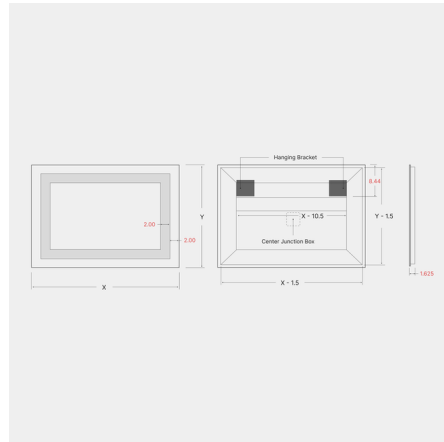

Description

The Classic L01B Horizontal Full Frame Inset Direct / Indirect LED Mirror perfectly blends functionality and style, providing the right amount of both direct and indirect illumination for your daily grooming routine while its sleek, modern design elevates your bathroom or vanity area. High-quality materials, craftsmanship, and energy-efficient LED lighting ensure that it lasts a long time. Notes: The mirror must be installed horizontally. A vertical version is sold separately.. The mirror is available with or without an anti-fog demister that defogs the center area of the mirror. The anti-fog demister voltage is 120V and it must be on an independent switch, or can be on the same switch as the mirror if it is 120V non-dimming.

Shown in mirror

Specifications

COLOR	N/A
BODY FINISH	Mirror
WATTAGE	120W
DIMMER	Low Voltage Electronic
DIMENSIONS	36"W x 24"H x 1.625"D
INTEGRATED LED MODULE	1 x LED/120W/120-277V LED
COUNTRY OF ORIGIN	United States

Technical Information

LAMP LIFE	50000 hours
COLOR RENDERING	90 CRI
LAMP COLOR	3000K
LUMENS/WATT	68.75
LUMINOUS FLUX	8250 lumens

CLICK TO VIEW PRODUCT

Notes: