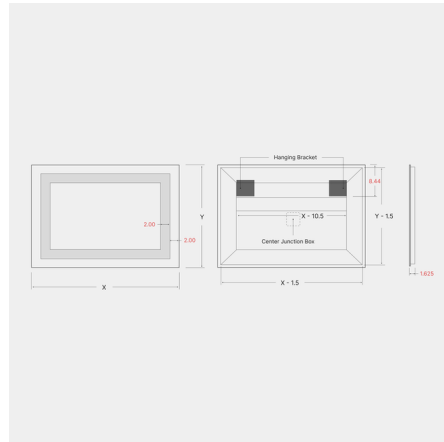

## Classic L01B Horizontal Full Frame Inset LED Mirror By Matrix Mirrors

### Description

The Classic L01B Horizontal Full Frame Inset Direct / Indirect LED Mirror perfectly blends functionality and style, providing the right amount of both direct and indirect illumination for your daily grooming routine while its sleek, modern design elevates your bathroom or vanity area. High-quality materials, craftsmanship, and energy-efficient LED lighting ensure that it lasts a long time. Notes: The mirror must be installed horizontally. A vertical version is sold separately.. The mirror is available with or without an anti-fog demister that defogs the center area of the mirror. The anti-fog demister voltage is 120V and it must be on an independent switch, or can be on the same switch as the mirror if it is 120V non-dimming.

### Specifications

COLOR	N/A
BODY FINISH	Mirror
WATTAGE	120W
DIMMER	Low Voltage Electronic
DIMENSIONS	36"W x 24"H x 1.625"D
INTEGRATED LED MODULE	1 x LED/120W/120-277V LED
COUNTRY OF ORIGIN	United States