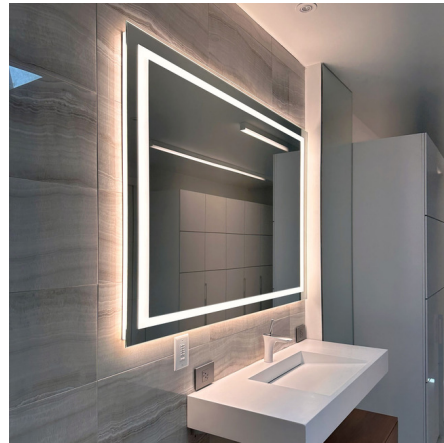

## Classic L01B Horizontal Full Frame Inset LED Mirror By Matrix Mirrors

### Description

The Classic L01B Horizontal Full Frame Inset Direct / Indirect LED Mirror perfectly blends functionality and style, providing the right amount of both direct and indirect illumination for your daily grooming routine while its sleek, modern design elevates your bathroom or vanity area. High-quality materials, craftsmanship, and energy-efficient LED lighting ensure that it lasts a long time. Notes: The mirror must be installed horizontally. A vertical version is sold separately.. The mirror is available with or without an anti-fog demister that defogs the center area of the mirror. The anti-fog demister voltage is 120V and it must be on an independent switch, or can be on the same switch as the mirror if it is 120V non-dimming.

Shown in mirror

### Specifications

COLOR	N/A
BODY FINISH	Mirror
WATTAGE	120W
DIMMER	Low Voltage Electronic
DIMENSIONS	36"W x 24"H x 1.625"D
INTEGRATED LED MODULE	1 x LED/120W/120-277V LED
COUNTRY OF ORIGIN	United States