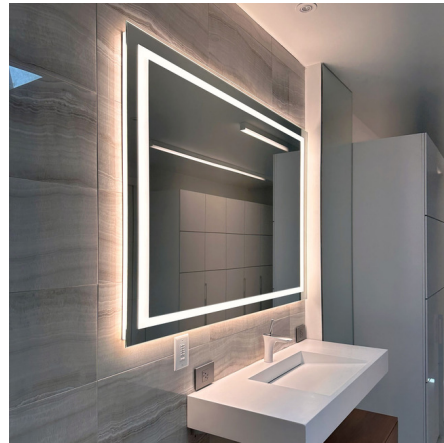

Description

The Classic L01B Horizontal Full Frame Inset Direct / Indirect LED Mirror perfectly blends functionality and style, providing the right amount of both direct and indirect illumination for your daily grooming routine while its sleek, modern design elevates your bathroom or vanity area. High-quality materials, craftsmanship, and energy-efficient LED lighting ensure that it lasts a long time. Notes: The mirror must be installed horizontally. A vertical version is sold separately.. The mirror is available with or without an anti-fog demister that defogs the center area of the mirror. The anti-fog demister voltage is 120V and it must be on an independent switch, or can be on the same switch as the mirror if it is 120V non-dimming.

Shown in mirror

Specifications

COLOR	N/A
BODY FINISH	Mirror
WATTAGE	120W
DIMMER	Low Voltage Electronic
DIMENSIONS	36"W x 24"H x 1.625"D
INTEGRATED LED MODULE	1 x LED/120W/120-277V LED
COUNTRY OF ORIGIN	United States