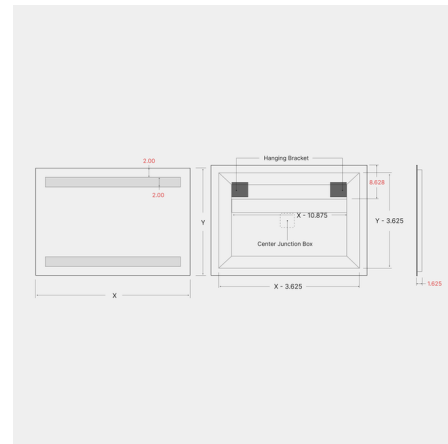

By Matrix Mirrors

Description

A perfect blend of form and function, the Classic L03D Horizontal Double Long Side Inset Direct LED Mirror offers sleek, modern appeal with its clean lines while providing the right amount of direct illumination for your daily grooming routine. High-quality materials, craftsmanship, and energy-efficient LED lighting make this mirror a long-lasting solution for your space.

Specifications

COLOR	N/A
BODY FINISH	Mirror
WATTAGE	36W
DIMMER	Low Voltage Electronic
DIMENSIONS	36"W x 24"H x 1.625"D
INTEGRATED LED MODULE	1 x LED/36W/120-277V LED
COUNTRY OF ORIGIN	United States

Technical Information

LAMP LIFE	50000 hours
COLOR RENDERING	90 CRI
LAMP COLOR	3000K
LUMENS/WATT	75.00
LUMINOUS FLUX	2700 lumens

Shown in mirror

CLICK TO VIEW PRODUCT

Notes: