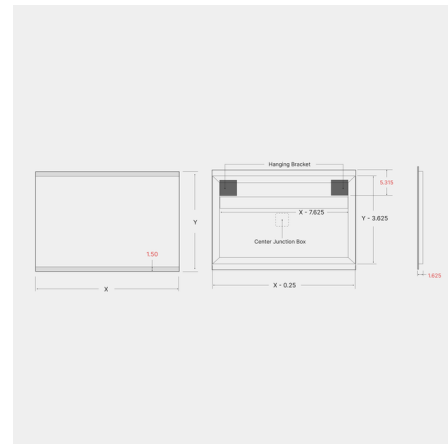

### Specifications

COLOR	N/A
BODY FINISH	Mirror
WATTAGE	48W
DIMMER	Low Voltage Electronic
DIMENSIONS	48"W x 36"H x 1.625"D
INTEGRATED LED MODULE	1 x LED/48W/120-277V LED
COUNTRY OF ORIGIN	United States

### Technical Information

LAMP LIFE	50000 hours
COLOR RENDERING	90 CRI
LAMP COLOR	3000K
LUMENS/WATT	62.50
LUMINOUS FLUX	3000 lumens

Shown in mirror

CLICK TO VIEW PRODUCT

Notes: