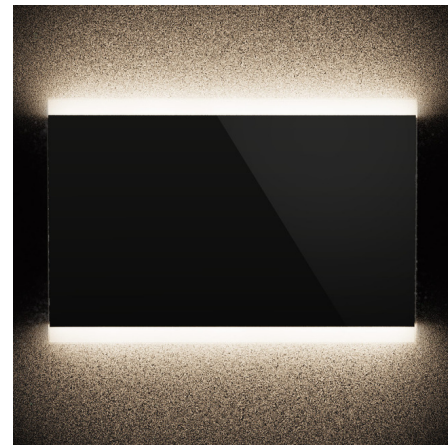

Lightology

lightology.com
866-954-4489
05-24-26

Project: _____
Company: _____
Location: _____ Fixture Type: _____
SPEC #: **MAT674428**
Approved On: _____ Approved By: _____

Classic L04I Horizontal Double Long Edge Indirect LED Mirror By Matrix Mirrors

Description

A perfect blend of form and function, the Classic L04I Horizontal Double Long Side Edge Indirect LED Mirror offers sleek, modern appeal with its clean lines and frosted edges while providing the right amount of indirect illumination for your daily grooming routine. High-quality materials, craftsmanship, and energy-efficient LED lighting make this mirror a long-lasting solution for your space. Notes: The mirror must be installed horizontally. A vertical version is sold separately. The mirror is available with or without an anti-fog demister that defogs the center area of the mirror. The anti-fog demister voltage is 120V and it must be on an independent switch, or can be on the same switch as the mirror if it is 120V non-dimming.

Specifications

COLOR	N/A
BODY FINISH	Mirror
WATTAGE	48W
DIMMER	Low Voltage Electronic
DIMENSIONS	48"W x 36"H x 1.625"D
INTEGRATED LED MODULE	1 x LED/48W/120-277V LED
COUNTRY OF ORIGIN	United States

Technical Information

LAMP LIFE	50000 hours
COLOR RENDERING	90 CRI
LAMP COLOR	3000K
LUMENS/WATT	62.50
LUMINOUS FLUX	3000 lumens

Shown in mirror