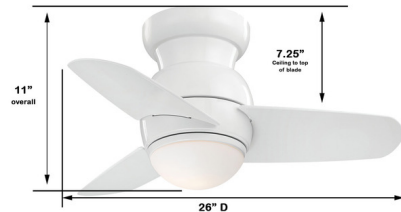

Description

The Spacesaver Ceiling Fan with Light features a compact form and flush mount, ideal for small spaces and low ceilings. It includes a wall control (WC110L) that sets motor on/off, 4 speeds, and light on/off with full range dimming.

Specifications

BLADE COLOR	White
BODY FINISH	White
WATTAGE	15W
DIMMER	Included
DIMENSIONS	26"W x 11"H
INTEGRATED LED MODULE	1 x LED/15W/120V LED

Technical Information

LAMP LIFE	30000 hours
COLOR RENDERING	93 CRI
LAMP COLOR	3000K
LUMENS/WATT	40.07
LUMINOUS FLUX	601 lumens

Shown in white / white

CLICK TO VIEW PRODUCT

Notes: