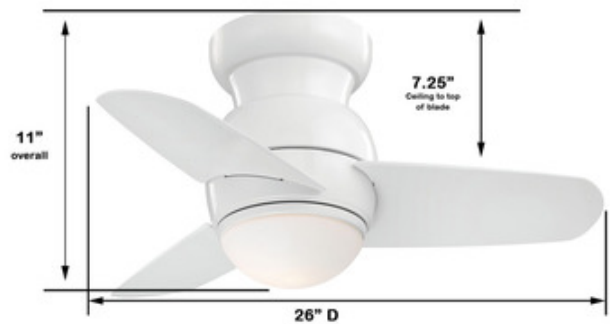

COMPANY

PROJECT

FIXTURE TYPE

APPROVED BY

DATE