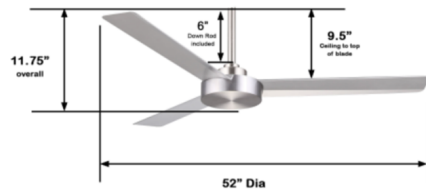

### Description

The sleek and simple Roto Ceiling Fan features a 153mm x 15mm motor, 52 inch blade span, and 22 degree blade pitch. Available with a Brushed Aluminum motor with Silver ABS blades or an Oil Rubbed Bronze, Coal, Distressed Koa, or Flat White motor with matching ABS blades. Includes one 6 inch downrod and WC105 4 speed wall control. Manual reverse switch. Compatible with WCS223 wall control, sold separately. ETL listed.

### Specifications

|             |                |
|-------------|----------------|
| BLADE COLOR | Coal           |
| BODY FINISH | Coal           |
| WATTAGE     | N/A            |
| DIMMER      | N/A            |
| DIMENSIONS  | 52"W x 11.75"H |
| BULB        | N/A            |