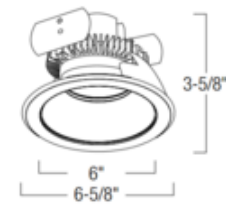

BRAND

Nora Lighting

DESCRIPTION

The Cobalt Click round retrofit reflector downlight allows users to simply click fixture in place allowing an easy change from a standard reflector to an application specific reflector in most existing 4, 5 and 6 inch IC or Non-IC housings. Supplied with medium base socket adapter. Includes a 120 volt integral dimmable LED module. Dimmable with an electronic low voltage or TRIAC dimmer, sold separately. Note: Not all options are available.

Shown in: White Reflector / White Flange

TRIM COLOR	N/A
BODY FINISH	White Reflector / White Flange
WATTAGE	12W
DIMMER	Low Voltage Electronic
DIMENSIONS	4"W x 3.25"H
INTEGRATED LED MODULE	
LAMP	1 x LED/12W/120V LED

Technical Information

LUMINOUS FLUX	1000 lumens
LUMENS/WATT	83.33
LAMP COLOR	2700K
COLOR RENDERING	90 CRI
LAMP LIFE	50000 hours
FUNCTION	Downlight
CEILING TYPE	Drywall with Trim
APERTURE SHAPE	Round

SPEC # NOR674512