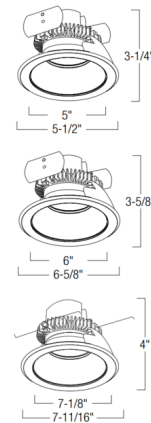

Shown in white reflector / white flange