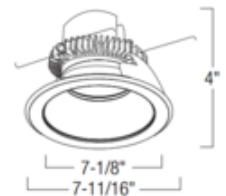

BRAND

Nora Lighting

DESCRIPTION

The Cobalt Click round retrofit reflector downlight allows users to simply click fixture in place allowing an easy change from a standard reflector to an application specific reflector in most existing 4, 5 and 6 inch IC or Non-IC housings. Supplied with medium base socket adapter. Includes a 120 volt integral dimmable LED module. Dimmable with an electronic low voltage or TRIAC dimmer, sold separately. Note: Not all options are available.

Shown in: White Reflector / White Flange

TRIM COLOR	N/A
BODY FINISH	White Reflector / White Flange
WATTAGE	12W
DIMMER	Low Voltage Electronic
DIMENSIONS	4"W x 3.25"H
INTEGRATED LED MODULE	
LAMP	1 x LED/12W/120V LED

Technical Information

LUMINOUS FLUX	1000 lumens
LUMENS/WATT	83.33
LAMP COLOR	2700K
COLOR RENDERING	90 CRI
LAMP LIFE	50000 hours
FUNCTION	Downlight
CEILING TYPE	Drywall with Trim
APERTURE SHAPE	Round

SPEC # NOR674512