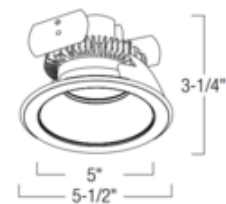

BRAND

Nora Lighting

DESCRIPTION

The Cobalt Click round retrofit reflector downlight allows users to simply click fixture in place allowing an easy change from a standard reflector to an application specific reflector in most existing 4, 5 and 6 inch IC or Non-IC housings. Supplied with medium base socket adapter. Includes a 120 volt integral dimmable LED module. Dimmable with an electronic low voltage or TRIAC dimmer, sold separately. Note: Not all options are available.

Shown in: White Reflector / White Flange

TRIM COLOR	N/A
BODY FINISH	White Reflector / White Flange
WATTAGE	12W
DIMMER	Low Voltage Electronic
DIMENSIONS	4"W x 3.25"H
INTEGRATED LED MODULE	
LAMP	1 x LED/12W/120V LED

Technical Information

LUMINOUS FLUX	1000 lumens
LUMENS/WATT	83.33
LAMP COLOR	2700K
COLOR RENDERING	90 CRI
LAMP LIFE	50000 hours
FUNCTION	Downlight
CEILING TYPE	Drywall with Trim
APERTURE SHAPE	Round

SPEC # NOR674512