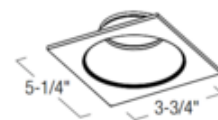

453 - Square Round