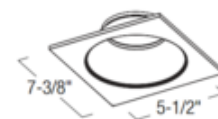

653 - Square Round

COMPANY	PROJECT	FIXTURE TYPE	APPROVED BY	DATE