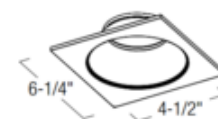

553 - Square Round