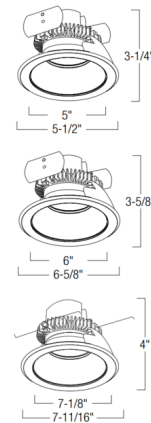

Description

The Cobalt Click round retrofit reflector downlight allows users to simply click fixture in place allowing an easy change from a standard reflector to an application specific reflector in most existing 4, 5 and 6 inch IC or Non-IC housings. Supplied with medium base socket adapter. Includes a 120 volt integral dimmable LED module. Dimmable with an electronic low voltage or TRIAC dimmer, sold separately. Note: Not all options are available.

Specifications

REFLECTOR/BAFFLE COLOR	N/A
BODY FINISH	Black Reflector / White Flange
WATTAGE	12W
DIMMER	Low Voltage Electronic
DIMENSIONS	6"W x 4"H
INTEGRATED LED MODULE	1 x LED/12W/120V LED

Technical Information

APERTURE SIZE	6.000"
APERTURE SHAPE	Round
CEILING TYPE	Drywall with Trim
FUNCTION	Downlight
LAMP LIFE	50000 hours
COLOR RENDERING	90 CRI
LAMP COLOR	2700K
LUMENS/WATT	83.33
LUMINOUS FLUX	1000 lumens

Shown in black reflector / white flange