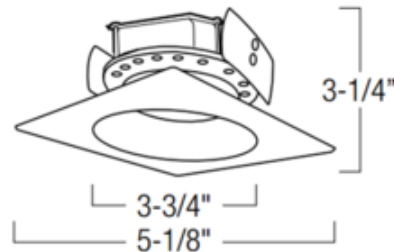

Cobalt SQ Retrofit Round Aperture Reflector Downlight

Description:

The Cobalt 4 Inch retrofit square reflector with round aperture downlight is designed for use in most 4 inch existing IC or Non-IC housings. Supplied with medium base socket adapter. Includes a 13 watt 120 volt integral dimmable LED driver with 1000 lumen output. Dimmable with an electronic low voltage or TRIAC dimmer, sold separately (see attached manufacturer reference for dimmer compatibility).

Shown in: White Reflector / White Flange

List Price: \$90.63
 Our Price: \$65.25

Shade Color: N/A
 Body Finish: White Reflector / White Flange
 Lamp: 1 x LED/13W/120V LED
 Wattage: 13W
 Dimmer: Low Voltage Electronic
 Dimensions: 4"W x 3.25"H x 4"D

Technical Information

Luminous Flux: 1000 lumens
 Lumens/Watt: 76.92
 Lamp Color: 2700 K
 Color Rendering: 95 CRI
 Beam Angle: 120°
 Lamp Life: 50000 hours
 Function: Downlight
 Ceiling Type: Drywall with Trim
 Aperture Shape: Square
 Aperture Size: 3.750"