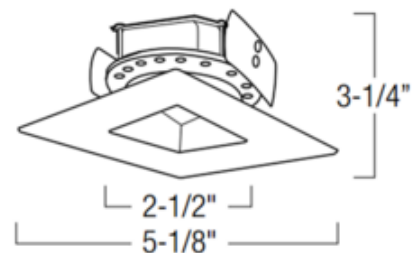

BRAND

Nora Lighting

DESCRIPTION

The Cobalt 4 Inch square retrofit square aperture reflector downlight is designed for use in most 4 inch existing IC or Non-IC housings. Supplied with medium base socket adapter. Includes a 13 watt 120 volt integral dimmable LED driver with 1000 lumen output. Dimmable with an electronic low voltage or TRIAC dimmer, sold separately (see attached manufacturer reference for dimmer compatibility).

TRIM COLOR		N/A
BODY FINISH	White Reflector / White Flange	
WATTAGE		13W
DIMMER	Low Voltage Electronic	
DIMENSIONS		4"W x 3.25"H x 4"D
INTEGRATED LED MODULE		
LAMP	1 x LED/13W/120V LED	

Technical Information

LUMINOUS FLUX	1000 lumens
LUMENS/WATT	76.92
LAMP COLOR	2700K
COLOR RENDERING	95 CRI
BEAM ANGLE	120°
LAMP LIFE	50000 hours
FUNCTION	Downlight
CEILING TYPE	Drywall with Trim
APERTURE SHAPE	Square
SPEC #	NOR674929