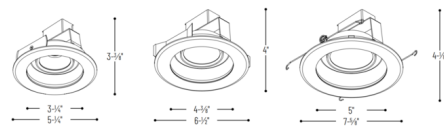

CLICK TO VIEW PRODUCT

Notes: