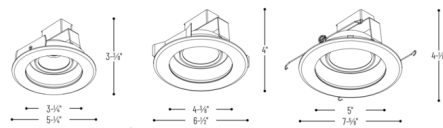

CLICK TO VIEW PRODUCT

Notes: