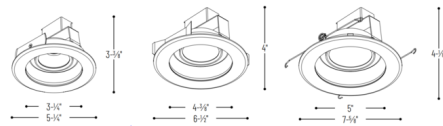

CLICK TO VIEW PRODUCT

Notes: